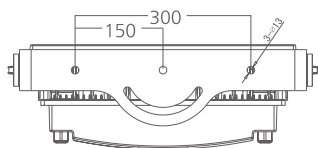

# Flood light REGAL

DMX  
512

RDM

IP66  
OUTDOOR RATED

white grey black

**356 142**  
LED Power **180 W** ColourTemp **Cool White** Luminous **9856 lm**

**356 143**  
LED Power **180 W** ColourTemp **Warm White** Luminous **8800 lm**

**356 144**  
LED Power **180 W** ColourTemp **Cool White+Amber** Luminous **8870 lm**