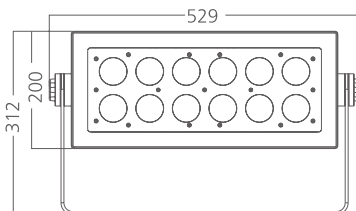

# Flood light REGAL

DMX  
512

RDM

IP66  
OUTDOOR RATED

white grey black

**356 142**  
LED Power **180 W** ColourTemp **Cool White** Luminous **9856 lm**

**356 143**  
LED Power **180 W** ColourTemp **Warm White** Luminous **8800 lm**

**356 144**  
LED Power **180 W** ColourTemp **Cool White+Amber** Luminous **8870 lm**